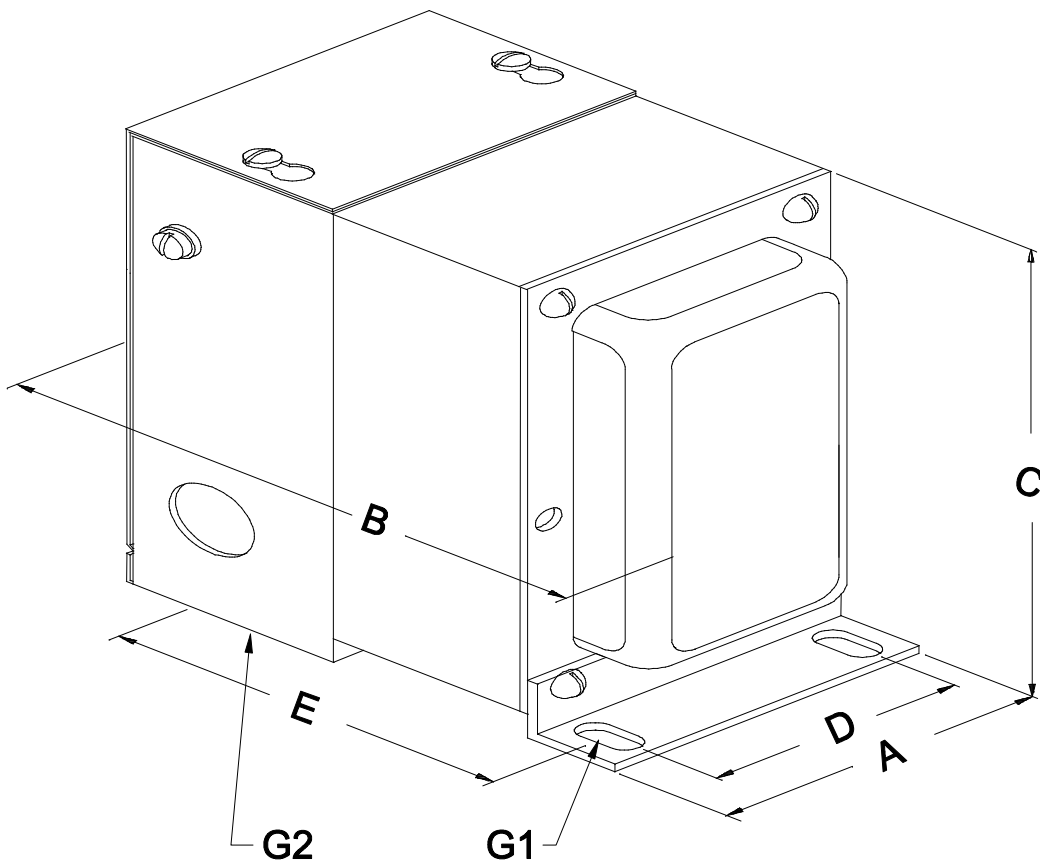

EDB170AE

DIMENSIONS:	
A	3.125" ±0.063
B	4.000" ±0.125
C	4.125" ±0.063
D	2.250" ±0.063
E	3.125" ±0.063
G1	0.219" x 0.563" ±0.015
G2	0.250" x 0.500" ±0.015

NOTE: LEADS FROM COIL 8" OUT MIN.-STRIP 0.5"

ELECTRONIC DIVISION
 52 RANKIN PLACE,
 WATERLOO, ONTARIO, N2J 3Z5
 PH # (519) 886-6181
 FAX # (519) 886-9540

TITLE

170AE

NO	DATE	REVISION	DWG. BY
0	09/14/10	PRELIMINARY. C.I.	CORINA ILIE
			DATE
			09/14/10
			DIM IN(×)MM()

EDB170AE