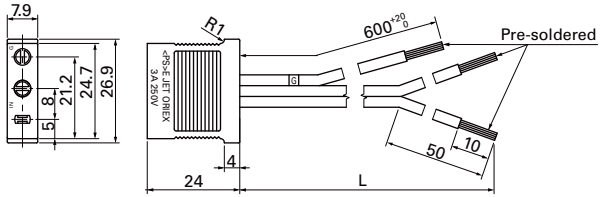

Products Compliant with Electrical Appliance and Material Safety Law (unit : mm)

For 120×120×38mm (not including AC/DC fan)

Model	Power cord length (L) [mm]	Mass [g]
489-037-L10	1,000	46
489-037-L21	2,100	76
489-037-L35	3,500	114