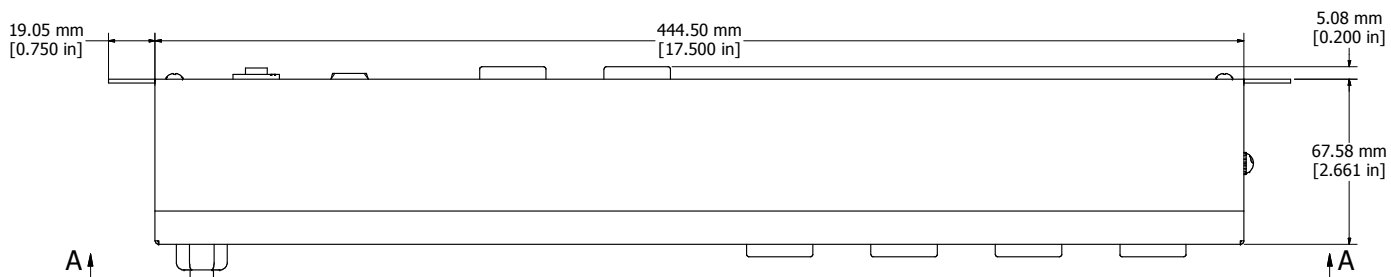

ASSEMBLY - VIEW FROM FRONT

ISOMETRIC VIEW

ASSEMBLY - VIEW FROM SIDE

ASSEMBLY - VIEW FROM BOTTOM

SECTION A-A

1583T6C1BKX
Finish - Front - Black Painted Steel
Back - Black Painted Steel
Rated - 125 VAC, 60 Hz, 15 Amps
Approvals - CSA Certified Standards C22.2 (No. 21-95, 42-99)
- UL Recognized Standard UL1363
Cord Length
1583T6C1BKX - 6' Foot Twist Power Cord (NEMA L5-15P)
1583T6D1BKX - 15' Foot Twist Power Cord (NEMA L5-15P)