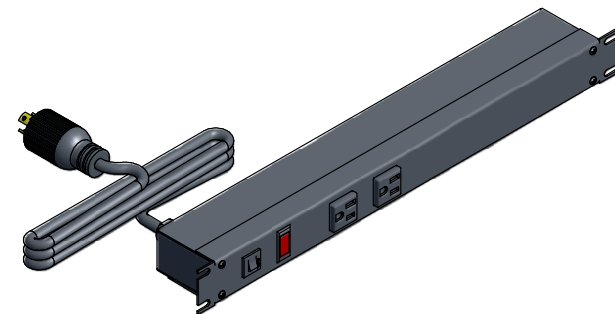

ASSEMBLY - VIEW FROM FRONT

ISOMETRIC VIEW

ASSEMBLY - VIEW FROM SIDE

ASSEMBLY - VIEW FROM BOTTOM

SECTION A-A

1583T6C1BKX
Finish - Front - Black Painted Steel
Back - Black Painted Steel
Rated - 125 VAC, 60 Hz, 15 Amps
Approvals - CSA Certified Standards C22.2 (No. 21-95, 42-99)
- UL Recognized Standard UL1363
Cord Length
1583T6C1BKX - 6' Foot Twist Power Cord (NEMA L5-15P)
1583T6D1BKX - 15' Foot Twist Power Cord (NEMA L5-15P)