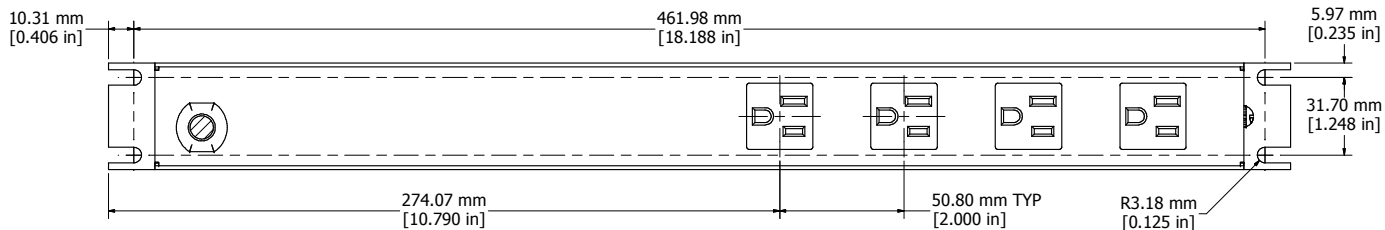

ASSEMBLY - VIEW FROM FRONT

ISOMETRIC VIEW

ASSEMBLY - VIEW FROM SIDE

ASSEMBLY - VIEW FROM BOTTOM

SECTION A-A

1583T6C1BKX
Finish - Front - Black Painted Steel
Back - Black Painted Steel
Rated - 125 VAC, 60 Hz, 15 Amps
Approvals - CSA Certified Standards C22.2 (No. 21-95, 42-99)
- UL Recognized Standard UL1363
Cord Length
1583T6C1BKX - 6' Foot Twist Power Cord (NEMA L5-15P)
1583T6D1BKX - 15' Foot Twist Power Cord (NEMA L5-15P)