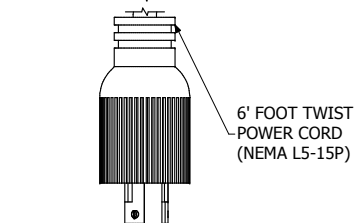

ASSEMBLY - VIEW FROM FRONT

ISOMETRIC VIEW

ASSEMBLY - VIEW FROM SIDE

ASSEMBLY - VIEW FROM BOTTOM

SECTION A-A

1583T6C1BKX
Finish - Front - Black Painted Steel
Back - Black Painted Steel
Rated - 125 VAC, 60 Hz, 15 Amps
Approvals - CSA Certified Standards C22.2 (No. 21-95, 42-99)
- UL Recognized Standard UL1363
Cord Length
1583T6C1BKX - 6' Foot Twist Power Cord (NEMA L5-15P)
1583T6D1BKX - 15' Foot Twist Power Cord (NEMA L5-15P)