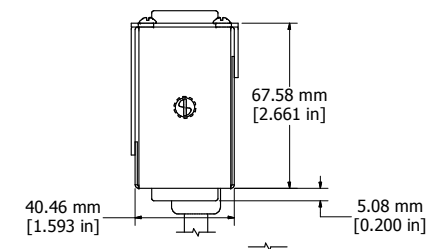

ASSEMBLY - VIEW FROM FRONT

ISOMETRIC VIEW

ASSEMBLY - VIEW FROM SIDE

ASSEMBLY - VIEW FROM BOTTOM

SECTION A-A

1583T6C1BKX
Finish - Front - Black Painted Steel
Back - Black Painted Steel
Rated - 125 VAC, 60 Hz, 15 Amps
Approvals - CSA Certified Standards C22.2 (No. 21-95, 42-99)
- UL Recognized Standard UL1363
Cord Length
1583T6C1BKX - 6' Foot Twist Power Cord (NEMA L5-15P)
1583T6D1BKX - 15' Foot Twist Power Cord (NEMA L5-15P)