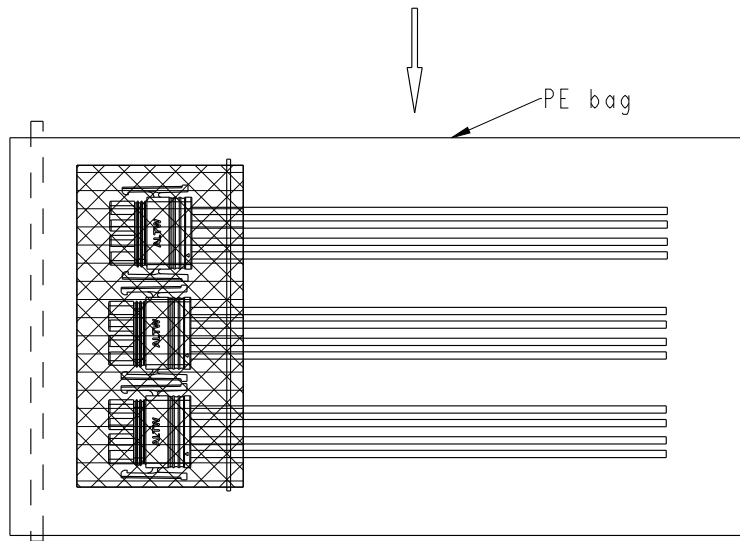

100 Pcs Cable into a PE Bag

Label print content