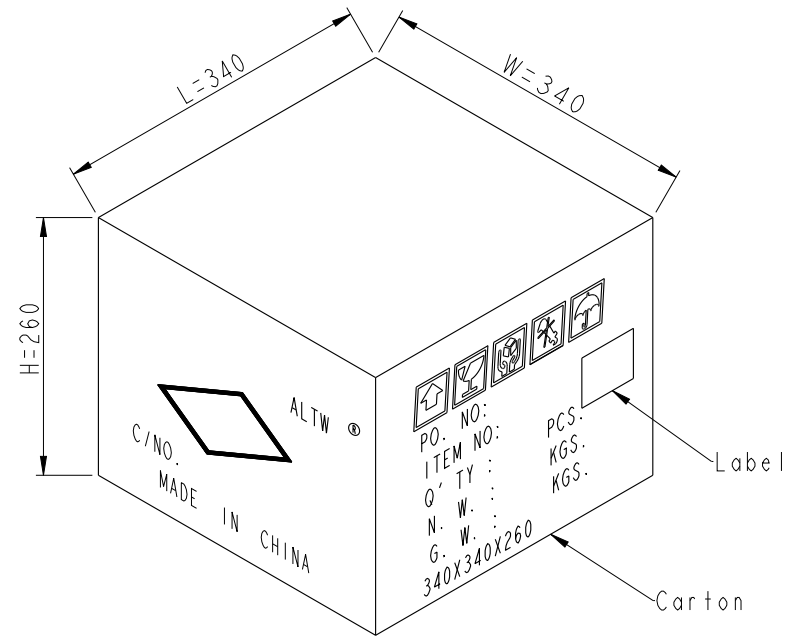

- Notes:
- * \varnothing Important Dimension To Check.
 - * Waterproof Rate: IP68(mating).
1M Depth Of Water In 24 Hours.
 - * Housing: Thermoplastic, UL94V-0, Natural White.
 - * Terminal: Copper Alloy, Gold Plated on contact area.
 - * Gasket: Silicone, Gray.
 - * Seals: Silicone, Gray.
 - * Wire: UL1430 20AWG.
 - * Current Rating : 5A maximum.
 - * Voltage Rating: 250V DC/AC maximum.
 - * Operating Temperature: -40~+105°C.

4	Yellow	黃
3	Orange	橙
2	Red	紅
1	Brown	棕
Conn.	Wire	
Pin-out		

UNIT:mm		TOLERANCE		TITLE			ITEM NO		DRAWN BY		DATE	
±0.5mm		\varnothing		SSL1.2 4P WIRE ASS'Y PLUG TO OPEN			SSL12-P4LP0-M20AXX		Fisher_Wang		2015-06-15	
				SCALE 1:1		SIZE A4		CHECKED BY Victor_Hung		DATE 2015-06-15		
				REV. B		WC-REV. A.6		APPROVED BY Kevin_Hu		DATE 2015-06-15		
				SHEET 1 OF 2			CUSTOMER ALTW					
				①: Inspection item								

100 Pcs Cable into a PE Bag

Label print content

500pcs per Carton

UNIT: mm

TOLERANCE

±0.5mm

TITLE SSL1.2 4P WIRE ASS'Y PLUG TO OPEN			
SCALE 1:1	SIZE A4	SHEET 2 OF 2	
REV. B	WC-REV. A.6	QC: Inspection item	