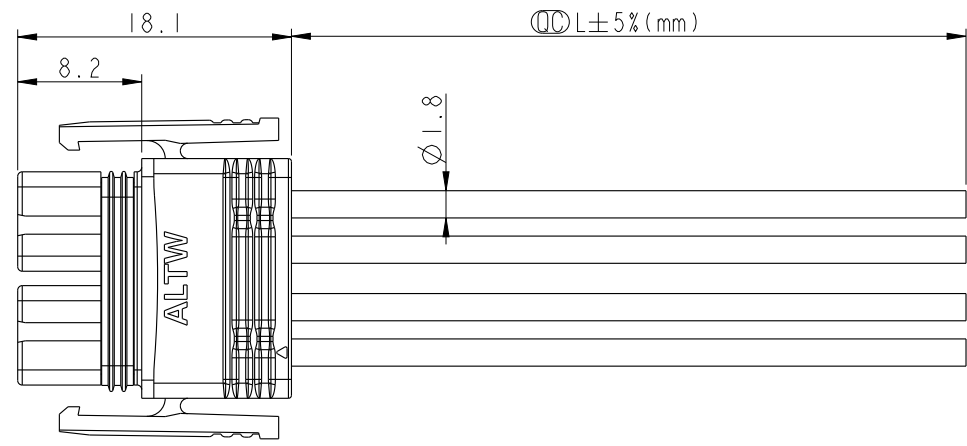

REV.	ECN NO.	DATE	SIGN	DESCRIPTION
A	Initial Release	2015-03-16	Fisher	Initial Release
B	LEN1560331	2015-06-15	Fisher	Change the package

SSL12-P4LP0-M20AXX

- 01: L=100±20mm
- 02: L=200±20mm
- 04: L=400±25mm
- Wire Length Range(L): 100~9900mm
- 20: 20AWG

- Notes:
- * \varnothing Important Dimension To Check.
 - * Waterproof Rate: IP68(mating).
1M Depth Of Water In 24 Hours.
 - * Housing: Thermoplastic, UL94V-0, Natural White.
 - * Terminal: Copper Alloy, Gold Plated on contact area.
 - * Gasket: Silicone, Gray.
 - * Seals: Silicone, Gray.
 - * Wire: UL1430 20AWG.
 - * Current Rating : 5A maximum.
 - * Voltage Rating: 250V DC/AC maximum.
 - * Operating Temperature: -40~+105°C.

4	Yellow	黃
3	Orange	橙
2	Red	紅
1	Brown	棕
Conn.	Wire	
Pin-out		

UNIT:mm		TOLERANCE		TITLE			ITEM NO		DRAWN BY		DATE	
±0.5mm		\varnothing		SSL1.2 4P WIRE ASS'Y PLUG TO OPEN			SSL12-P4LP0-M20AXX		Fisher_Wang		2015-06-15	
				SCALE 1:1		SIZE A4		CHECKED BY Victor_Hung		DATE 2015-06-15		
				REV. B		WC-REV. A.6		APPROVED BY Kevin_Hu		DATE 2015-06-15		
				SHEET 1 OF 2			CUSTOMER ALTW					
				①: Inspection item								

100 Pcs Cable into a PE Bag

Label print content

500pcs per Carton

UNIT: mm

TOLERANCE

±0.5mm

TITLE SSL1.2 4P WIRE ASS'Y PLUG TO OPEN			
SCALE 1:1	SIZE A4	SHEET 2 OF 2	
REV. B	WC-REV. A.6	QC: Inspection item	