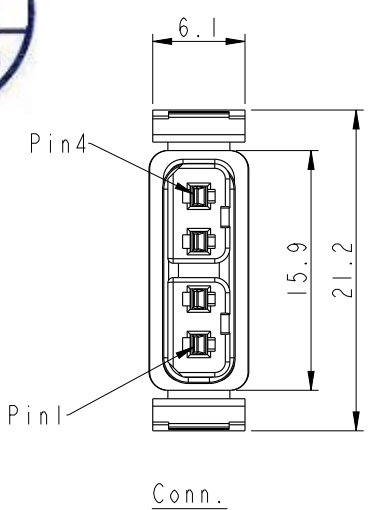

REV.	ECN NO.	DATE	SIGN	DESCRIPTION
A	Initial Release	2015-03-16	Fisher	Initial Release
B	LEN1560331	2015-06-15	Fisher	Change the package

SSL12-P4LP0-M20AXX

- 01: L=100±20mm
- 02: L=200±20mm
- 04: L=400±25mm
- Wire Length Range(L): 100~9900mm
- 20: 20AWG

- Notes:
- * \varnothing Important Dimension To Check.
 - * Waterproof Rate: IP68(mating).
1M Depth Of Water In 24 Hours.
 - * Housing: Thermoplastic, UL94V-0, Natural White.
 - * Terminal: Copper Alloy, Gold Plated on contact area.
 - * Gasket: Silicone, Gray.
 - * Seals: Silicone, Gray.
 - * Wire: UL1430 20AWG.
 - * Current Rating : 5A maximum.
 - * Voltage Rating: 250V DC/AC maximum.
 - * Operating Temperature: -40~+105°C.

4	Yellow	黃
3	Orange	橙
2	Red	紅
1	Brown	棕
Conn.	Wire	
Pin-out		

UNIT:mm		TOLERANCE		TITLE			ITEM NO		DRAWN BY		DATE	
±0.5mm		\varnothing		SSL1.2 4P WIRE ASS'Y PLUG TO OPEN			SSL12-P4LP0-M20AXX		Fisher_Wang		2015-06-15	
				SCALE 1:1		SIZE A4		CHECKED BY Victor_Hung		DATE 2015-06-15		
				REV. B		WC-REV. A.6		APPROVED BY Kevin_Hu		DATE 2015-06-15		
				SHEET 1 OF 2			CUSTOMER ALTW					
				①: Inspection item								

100 Pcs Cable into a PE Bag

Label print content

500pcs per Carton

UNIT: mm

TOLERANCE

±0.5mm

TITLE SSL1.2 4P WIRE ASS'Y PLUG TO OPEN			
SCALE 1:1	SIZE A4	SHEET 2 OF 2	
REV. B	WC-REV. A.6	QC: Inspection item	